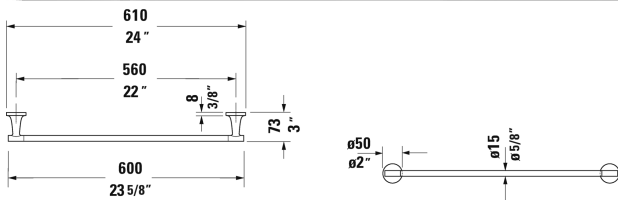

Starck T Bath towel rail # 009942..00

|< 24" Inch >|

Bath towel rail	Dimension	Weight	Order number
2" Inch			
Colors			
10 Chrome 46 Black Matt			
Variant			
	24" x 2 7/8" Inch	0.7 lb	009942..00

All drawings contain the necessary measurements which are subject to standard tolerances. They are stated in inch & mm and are non-binding. Exact measurements, in particular for customized installation scenarios, can only be taken from the finished ceramic piece.