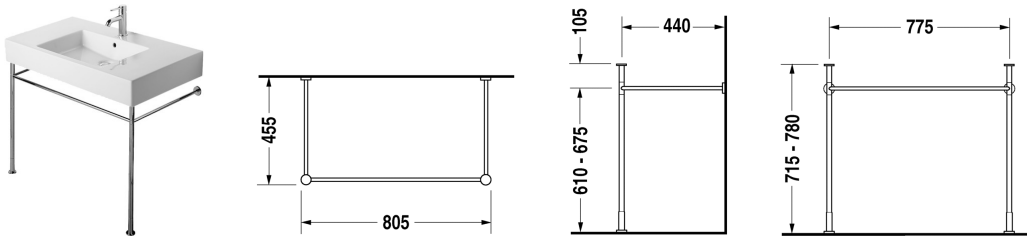

Vero Metal console # 0030711000

| Metal console | Dimension | Weight | Order number |
|---|-----------|--------|--------------|
| height adjustable +2", for furniture washbasin # 032985 | | | |
| Colors | | | |
| 10 Chrome | | | |
| Variant | | | |
| | | 7.1 lb | 0030711000 |

All drawings contain the necessary measurements which are subject to standard tolerances. They are stated in inch & mm and are non-binding. Exact measurements, in particular for customized installation scenarios, can only be taken from the finished ceramic piece.