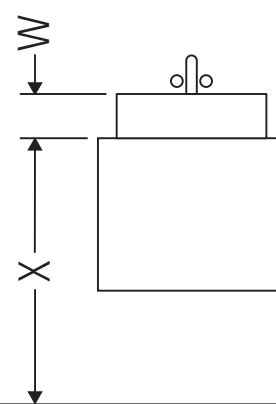

Ketho

KT 6647

Mounting instructions

A mm	B mm	W mm	X mm
800	576	60	790

D-Code # 034285

Instructions for use

The bathroom furniture range complies with the standards and guidelines applicable at the time of delivery and is designed for use in bathrooms. Direct contact with water should be avoided, for example, when showering.