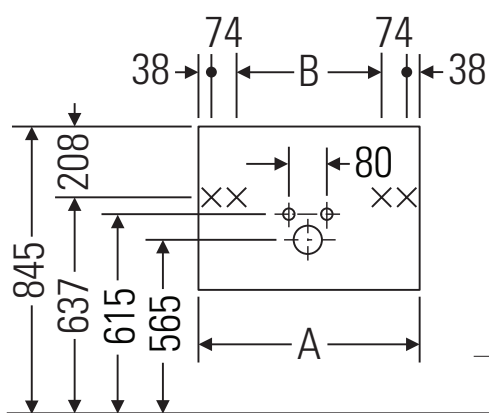

Ketho

KT 6647

Mounting instructions

A mm	B mm	W mm	X mm
800	576	60	790

D-Code # 034285

Instructions for use

The bathroom furniture range complies with the standards and guidelines applicable at the time of delivery and is designed for use in bathrooms. Direct contact with water should be avoided, for example, when showering.