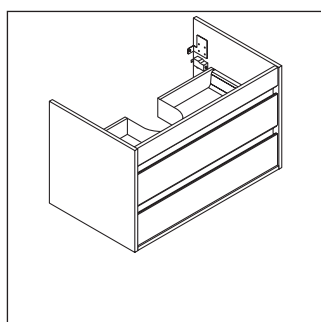

Ketho

KT 6647

Mounting instructions

A mm	B mm	W mm	X mm
800	576	60	790

D-Code # 034285

Instructions for use

The bathroom furniture range complies with the standards and guidelines applicable at the time of delivery and is designed for use in bathrooms. Direct contact with water should be avoided, for example, when showering.