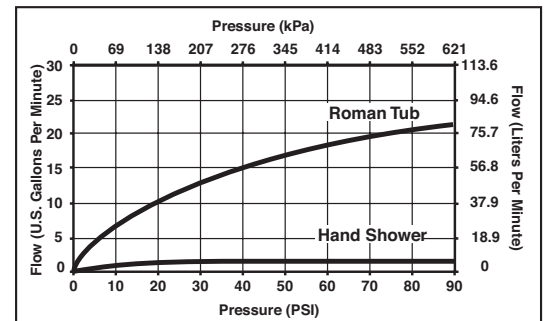

55 E. 111th Street, Indianapolis, Indiana 46280
350 South Edgeware Road, St. Thomas, ON N5P 4L1
© 2016 Masco Corporation of Indiana

Delta reserves the right (1) to make changes in specifications and materials, and (2) to change or discontinue models, both without notice or obligation. Dimensions are for reference only. See current full-line price book or www.deltafaucet.com for finish options and product availability.

DSP-B-T2738 Rev. E