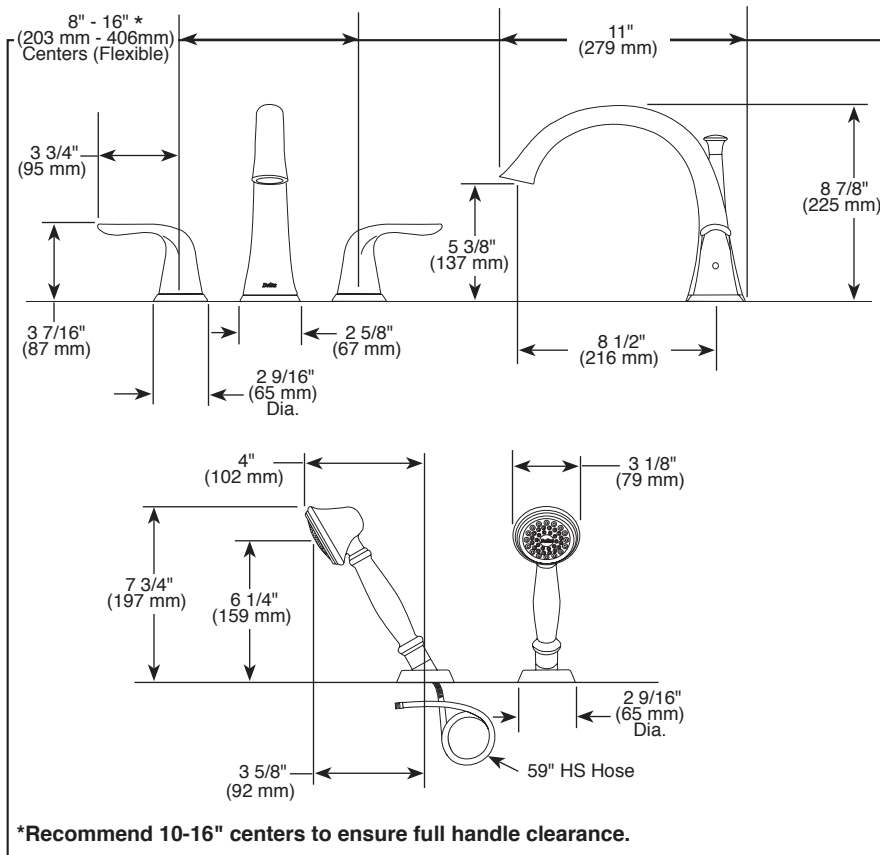

Submitted Model No.: _____

Specific Features: _____

*Recommend 10-16" centers to ensure full handle clearance.

▲ Designate Proper Finish Suffix

ROMAN TUB/WHIRLPOOL FAUCET TRIM

- Lahara® Bath Collection
- Three Hole Installation (T2738 Series)
- Four Hole Installation (T4738 Series)
- Rough-In Kit Must Also be Ordered to Complete Installation (R4707 for four hole and R2707 for three hole)

STANDARD SPECIFICATIONS:

- Trim Only for two handle Roman Tub faucet for concealed mounting
- Temperature and volume controlled with handles.
- Rough-In kit must also be ordered to complete installation (R4707 for four hole and R2707 for three hole). There are separate specification sheets on each rough-in kit if more details are required.
- Handshower includes double check valves for backflow prevention (T4738)

COMPLETE VALVE COMPLIES WITH:

- ASME A112.18.1 / CSA B125.1
- Indicates compliance to ICC/ANSI A117.1 - Valve control only
- EPA WaterSense® - Applies to handshower only - RP46680*

55 E. 111th Street, Indianapolis, Indiana 46280
350 South Edgeware Road, St. Thomas, ON N5P 4L1
© 2016 Masco Corporation of Indiana