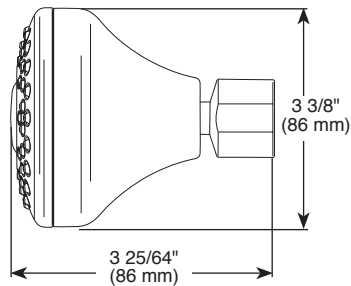

Submitted Model No.: _____

Specific Features: _____

52102-▲PK 1.75 GPM Showerhead
52102-▲MB 1.75 GPM Showerhead

Full Body
Spray

Pause

Fast
Massage

Full Spray
w/Massage

52672-▲PK 2.5 GPM Showerhead
52672-▲18-PK 1.75 GPM Showerhead

Full Body
Spray

▲ Designate proper finish suffix

see what Delta can do™

TOUCH CLEAN SHOWERHEAD

■ Touch-Clean® Nozzles to Remove
Mineral Deposits

STANDARD SPECIFICATIONS

- One to four spray showerhead
- Touch-Clean® nozzles to remove mineral deposits
- 2.5 gpm maximum at 80 psi, 9.5 L/min @ 552 kPa
- 1.75 gpm maximum at 80 psi, 6.6 L/min @ 552 kPa
- 52102-MB features metal ball joint