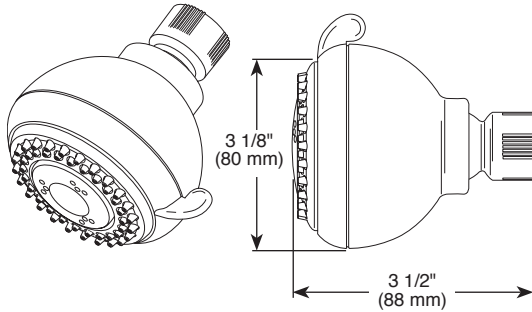

Submitted Model No.: _____

Specific Features: _____

52102-▲PK 1.75 GPM Showerhead
52102-▲MB 1.75 GPM Showerhead

Full Body
Spray

Pause

Fast
Massage

Full Spray
w/Massage

52672-▲PK 2.5 GPM Showerhead
52672-▲18-PK 1.75 GPM Showerhead

Full Body
Spray

▲ Designate proper finish suffix

see what Delta can do™

TOUCH CLEAN SHOWERHEAD

■ Touch-Clean® Nozzles to Remove
Mineral Deposits

STANDARD SPECIFICATIONS

- One to four spray showerhead
- Touch-Clean® nozzles to remove mineral deposits
- 2.5 gpm maximum at 80 psi, 9.5 L/min @ 552 kPa
- 1.75 gpm maximum at 80 psi, 6.6 L/min @ 552 kPa
- 52102-MB features metal ball joint