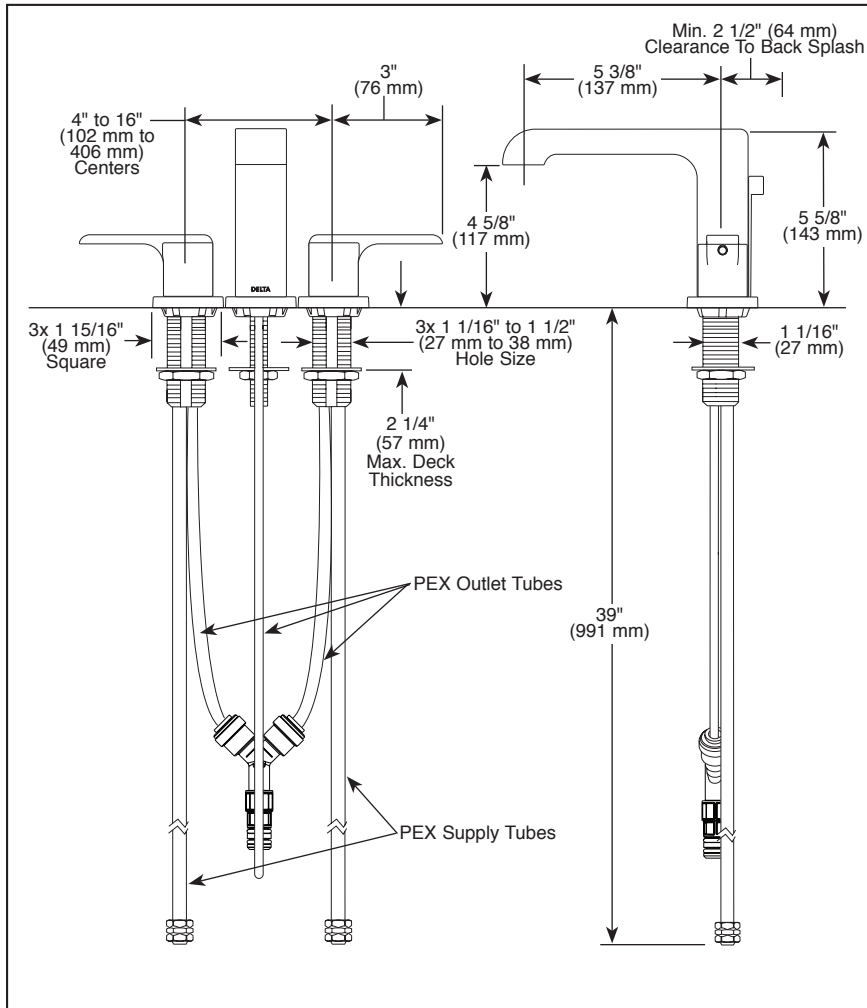

3567-▲MPU-DST

Submitted Model No.: _____

Specific Features: _____

RP26533▲
Metal Pop-Up

▲ Designate proper finish suffix

Delta reserves the right (1) to make changes in specifications and materials, and (2) to change or discontinue models, both without notice or obligation. Dimensions are for reference only. See current full-line price book or www.deltafaucet.com for finish options and product availability.

DSP-L-3567-MPU-DST Rev. E

see what Delta can do™

LAVATORY FAUCETS

- Ara® Bath Collection
- Two Handle Widespread Deck Mount

FEATURES:

- Diamond Seal® Technology

STANDARD SPECIFICATIONS:

- Maximum 1.2 gpm @ 60 psi, 4.5 L/min @ 414 kPa
- Three hole mount
- Solid brass fabricated end valves
- 1/4 turn stops
- Hot and cold stems are interchangeable
- Diamond coated ceramic cartridges
- Red/blue button indicator markings
- 3/8" O.D. straight PEX supply tubes
- Models with suffix "MPU" have metal drain with pop-up type fitting with plated flange and stopper