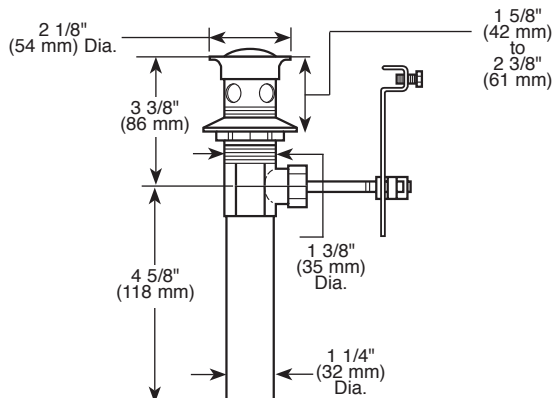

3567-▲MPU-DST

Submitted Model No.: _____

Specific Features: _____

RP26533▲
Metal Pop-Up

▲ Designate proper finish suffix

Delta reserves the right (1) to make changes in specifications and materials, and (2) to change or discontinue models, both without notice or obligation. Dimensions are for reference only. See current full-line price book or www.deltafaucet.com for finish options and product availability.

DSP-L-3567-MPU-DST Rev. E

see what Delta can do™

LAVATORY FAUCETS

- Ara® Bath Collection
- Two Handle Widespread Deck Mount

FEATURES:

- Diamond Seal® Technology

STANDARD SPECIFICATIONS:

- Maximum 1.2 gpm @ 60 psi, 4.5 L/min @ 414 kPa
- Three hole mount
- Solid brass fabricated end valves
- 1/4 turn stops
- Hot and cold stems are interchangeable
- Diamond coated ceramic cartridges
- Red/blue button indicator markings
- 3/8" O.D. straight PEX supply tubes
- Models with suffix "MPU" have metal drain with pop-up type fitting with plated flange and stopper