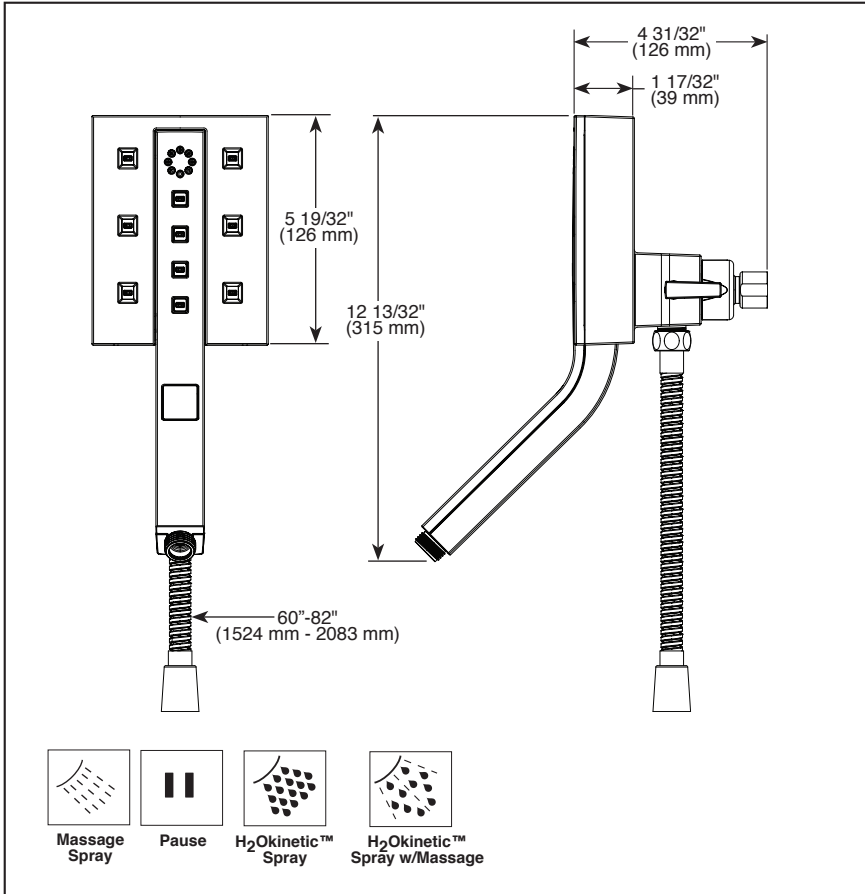

58473▲

Submitted Model No.: _____

Specific Features: _____

▲ Designate proper finish suffix

see what Delta can do™

IN2ITION®

- 2-In-1 Shower
- 4 Spray Settings
- Push Button Selection
- Certified Dual Check Valves

FEATURES:

- H₂Okinetic™ Technology Shower
- MagnaTite® Docking

STANDARD SPECIFICATIONS:

- Maximum 1.75 gpm at 80 psi, 6.6 L/min @ 550 kPa
- Integrated handshower docks securely into showerhead when not in use
- 3-way diverter for extra spray options
- Fixed showerhead and handshower all in one
- Change spray modes with push button
- 60"-82" (1524 mm - 2083 mm) stretchable metal hose
- 4 spray settings - not a positive shut-off