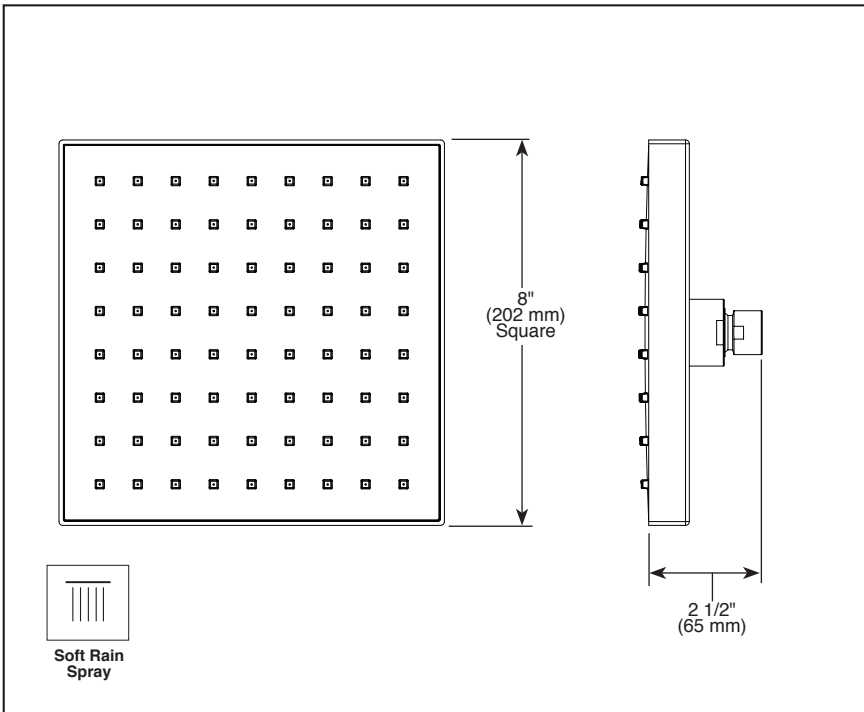

Submitted Model No.: _____

Specific Features: _____

▲ Designate proper finish suffix

see what Delta can do™

RAINCAN SHOWERHEAD

FEATURES:

- Touch-Clean® Nozzles

STANDARD SPECIFICATIONS:

- Max. 1.75 gpm at 80 psi, 6.6 L/min @ 550 kPa
- Single spray setting
- Standard 1/2" pipe fitting
- The ball joint swivel is approximately 40° (20° per side)

WARRANTY

- Lifetime limited warranty on parts (other than electronic parts and batteries) and finishes: or, for commercial users, for 5 years from date of purchase.
- 5 year limited warranty on electronic parts (other than batteries); or, for commercial users, for 1 year from the date of purchase. No warranty is provided on batteries.