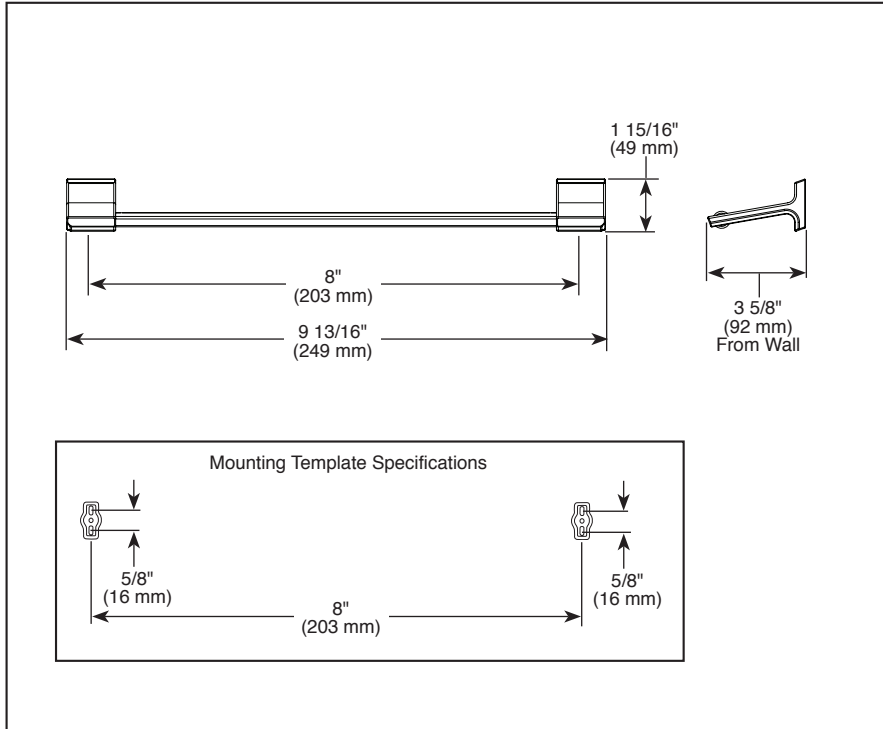

see what Delta can doSM

ACCESSORIES

- Pivotal™ Bath Collection
- 8" Towel Bar

Submitted Model No.: _____

Specific Features: _____

STANDARD SPECIFICATIONS:

- Wood blocking is preferable behind all wall surfaces. If wood blocking is not available, the following fasteners are suggested: Tile/Masonry-Plastic or lead Anchors Plaster/drywall-Toggle bolts.
- Mounting hardware and mounting template included with product.