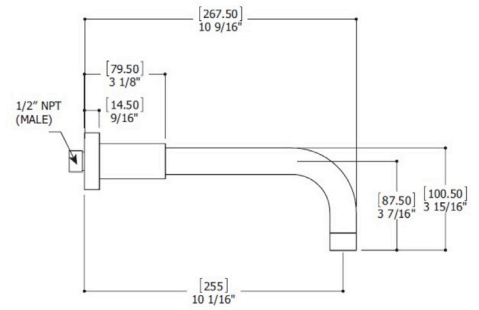

Shower System

Available Finishes

- Chrome

Shower Arm
SM4

Rain Shower
23625

2-way Thermostatic Valve
21237EST/A

Spout
AQ03

Wall Outlet
WOVC37