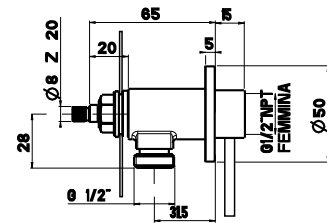

Shower System

Available Finishes

- Chrome

Shower Arm
SM4

Rain Shower
23625

2-way Thermostatic Valve
21237EST/A

Spout
AQ03

Wall Outlet
WOVC37