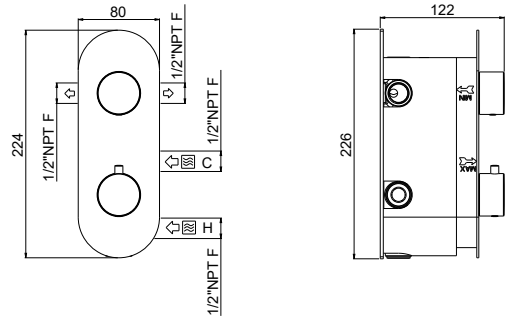

Shower System

Available Finishes

- Chrome

Shower Arm
SM4

Rain Shower
23625

2-way Thermostatic Valve
21237EST/A

Spout
AQ03

Wall Outlet
WOVC37