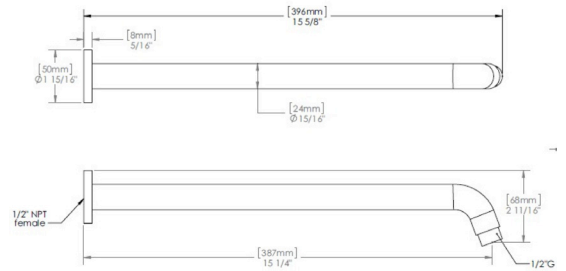

Shower System

Available Finishes

- Chrome

Shower Arm
SM4

Rain Shower
23625

2-way Thermostatic Valve
21237EST/A

Spout
AQ03

Wall Outlet
WOVC37