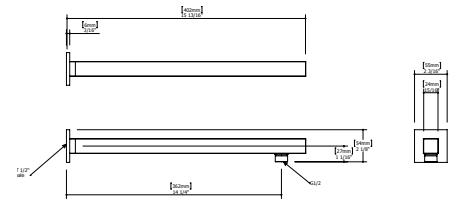

Shower System

Available Finishes

- Chrome
- Brushed Gold
- Matte Black

Shower Arm
SM3

Shower Head
SD3225

1/2" Thermostatic Sharing
2-way Valve - Square
21232EST/A

Slide Rail
TM900

Wall outlet
1-0152