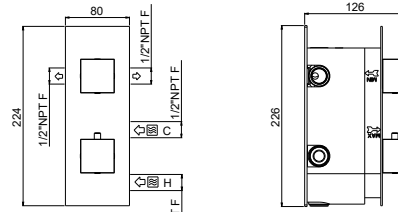

Shower System

Available Finishes

- Chrome
- Brushed Gold
- Matte Black

Shower Arm
SM3

Shower Head
SD3225

1/2" Thermostatic Sharing
2-way Valve - Square
21232EST/A

Slide Rail
TM900

Wall outlet
1-0152