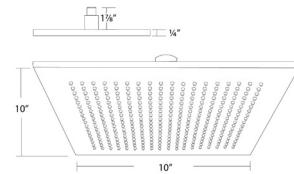

Shower System

Available Finishes

- Chrome
- Brushed Gold
- Matte Black

Shower Arm
SM3

Shower Head
SD3225

1/2" Thermostatic Sharing
2-way Valve - Square
21232EST/A

Slide Rail
TM900

Wall outlet
1-0152