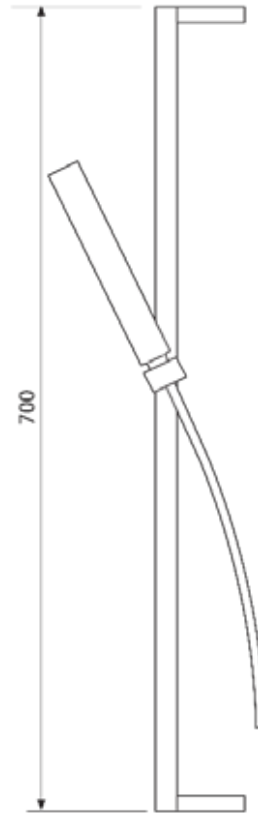

Shower System

Available Finishes

- Chrome
- Brushed Gold
- Matte Black

Shower Arm
SM3

Shower Head
SD3225

1/2" Thermostatic Sharing
2-way Valve - Square
21232EST/A

Slide Rail
TM900

Wall outlet
1-0152