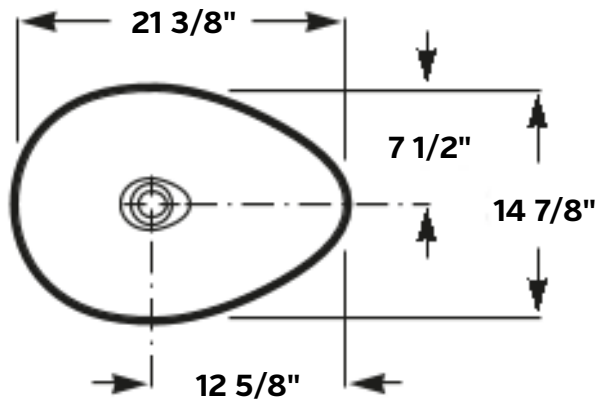

#1313-SL Shown

Ruy Ohtake Oblong Vessel Sink

#1313 | 21 3/8" x 14 7/8" x 7 3/8"

Cheviot Products vitreous china sinks are finely crafted for outstanding beauty and practicality. Fired onto each sink is a fine glaze of powdered glass to ensure a lifetime of durability, ease of cleaning, and resistance to bacteria and other microbes.

Construction
Vitreous China

No Overflow hole

Colours
Gloss White, Graphite and Slate

Note
Rough-in dimensions may vary +/- 1/2" and are subject to change. No responsibility is assumed by Cheviot Products Inc. One Year Limited Warranty against manufacturer's defects.