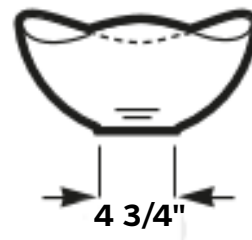

#1313-SL Shown

Ruy Ohtake Oblong Vessel Sink

#1313 | 21 3/8" x 14 7/8" x 7 3/8"

Cheviot Products vitreous china sinks are finely crafted for outstanding beauty and practicality. Fired onto each sink is a fine glaze of powdered glass to ensure a lifetime of durability, ease of cleaning, and resistance to bacteria and other microbes.

Construction
Vitreous China

No Overflow hole

Colours
Gloss White, Graphite and Slate

Note
Rough-in dimensions may vary +/- 1/2" and are subject to change. No responsibility is assumed by Cheviot Products Inc. One Year Limited Warranty against manufacturer's defects.