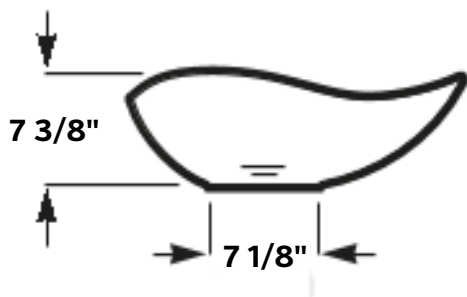

#1313-SL Shown

Ruy Ohtake Oblong Vessel Sink

#1313 | 21 3/8" x 14 7/8" x 7 3/8"

Cheviot Products vitreous china sinks are finely crafted for outstanding beauty and practicality. Fired onto each sink is a fine glaze of powdered glass to ensure a lifetime of durability, ease of cleaning, and resistance to bacteria and other microbes.

Construction
Vitreous China

No Overflow hole

Colours
Gloss White, Graphite and Slate

Note
Rough-in dimensions may vary +/- 1/2" and are subject to change. No responsibility is assumed by Cheviot Products Inc. One Year Limited Warranty against manufacturer's defects.