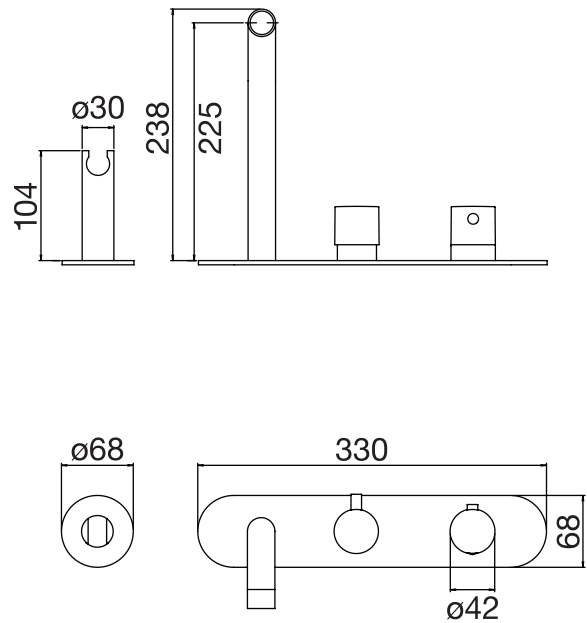

Program 1 #89341RT

3/4" thermostatic wall mount tub with spray

Round trim ONLY – Order rough-in separately
Minimal plate design
Hand shower on separate hook
8 GPM (30.3 L/min.)

Finish: Chrome (#99)