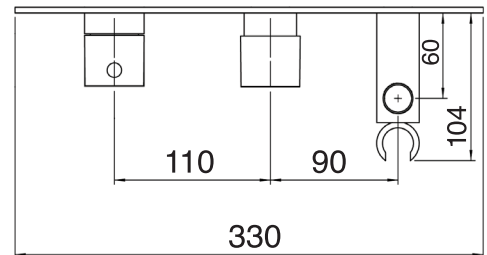

Program 1 #89020RT

3/4" thermostatic 2 way shower valve with spray

Round trim ONLY – Order rough-in separately
Minimal plate design (330 mm x 68 mm)

Finish: Chrome (#99)