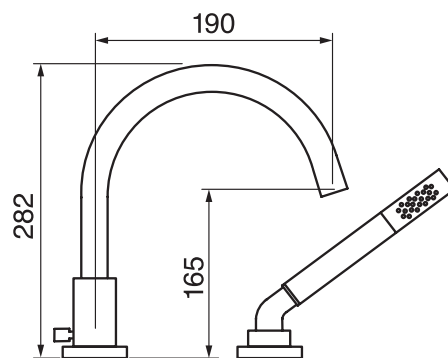

Program 1 #83304

4 piece deck mount tub filler with hand shower

8 GPM (30.3 L/min.)

Finish: Chrome (#99)