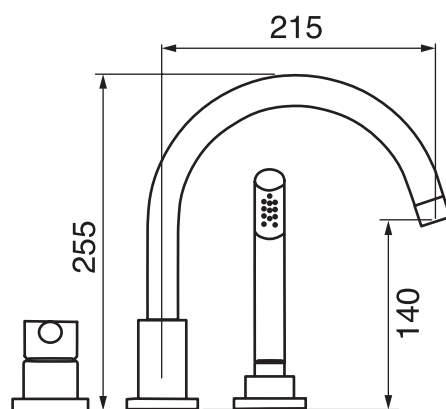

## Volero #66303

3 piece deck mount tub filler with spray

5 GPM (18.9 L/min.)

Finish: Chrome (#99)