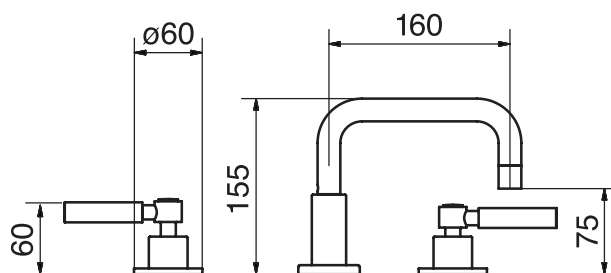

Volero #66109D

Widespread basin faucet

Includes push drain
1.5 GPM (5.7 L/min.)

Finish: Chrome (#99)