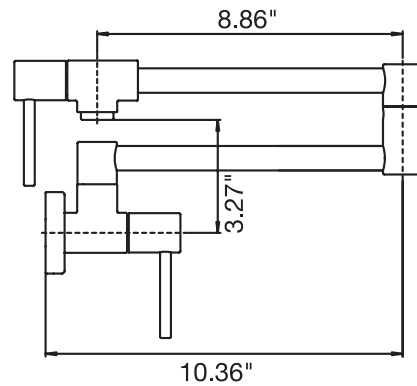

## Volero #66100

Wall mount pot filler

2 shut-offs

Folds up against wall when not in use

1/2" NPT female inlet

Mount 1/2" 90 elbow with solid backing behind wall for hook up

Finishes: Chrome (#99)

PVD Brushed Nickel (#83)