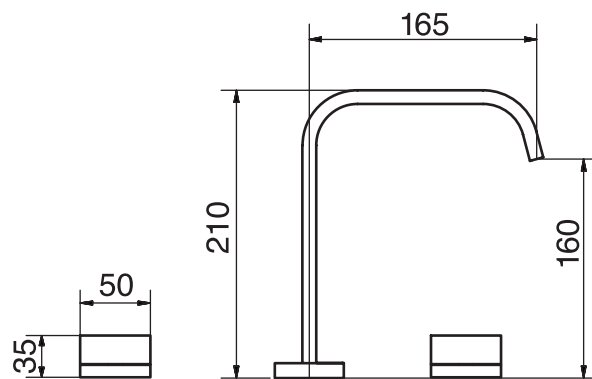

Edge #64109D

Widespread basin faucet

Includes push drain
1.5 GPM (5.7 L/min.)

Finish: Chrome (#99)