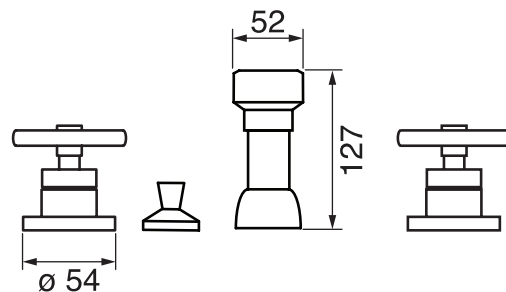

Century #63285

4 hole bidet with vacuum breaker

Includes mechanical pop up drain
Vertical sprayer from bowl

Finishes: Chrome (#99)