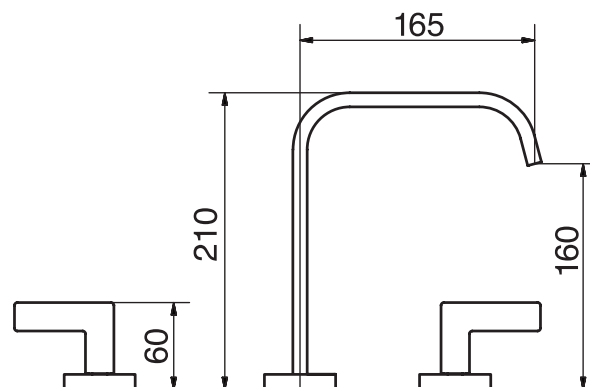

## Edge #62109D

Widespread basin faucet

Includes push drain  
1.5 GPM (5.7 L/min.)

Finish: Chrome (#99)