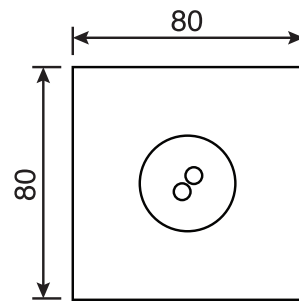

## Spin #6147

Body spray

1.5 GPM (5.7 L/min.)

Finish: Chrome (#99)