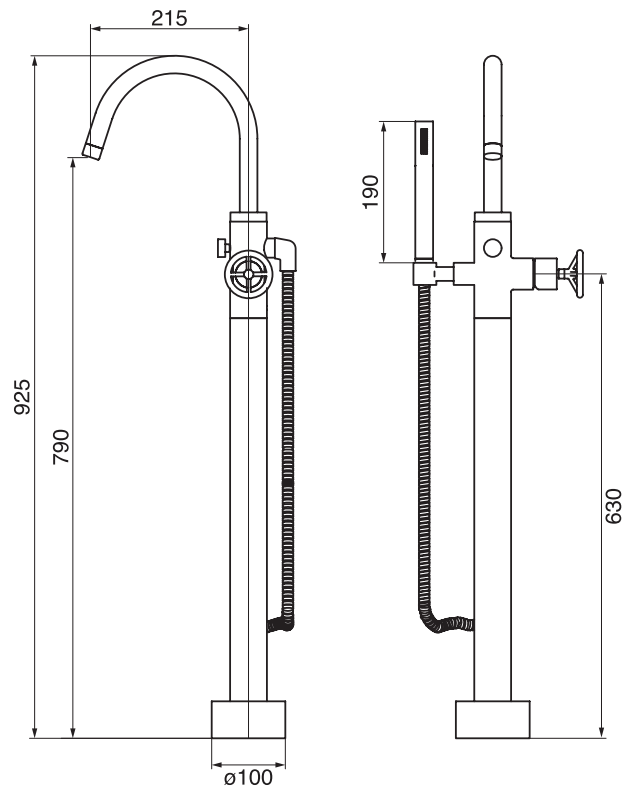

Century #60311

Floor mount tub filler with hand shower

Includes rough-in
5 GPM (18.9 L/min.)

Finishes: Chrome (#99)
Graphite (#255)
British Gold (#535)