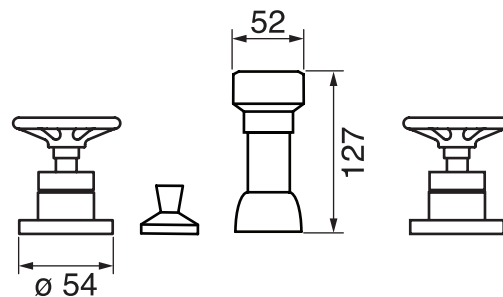

Century #60285

4 hole bidet with vacuum breaker

Includes mechanical pop up drain
Vertical sprayer from bowl

Finishes: Chrome (#99)