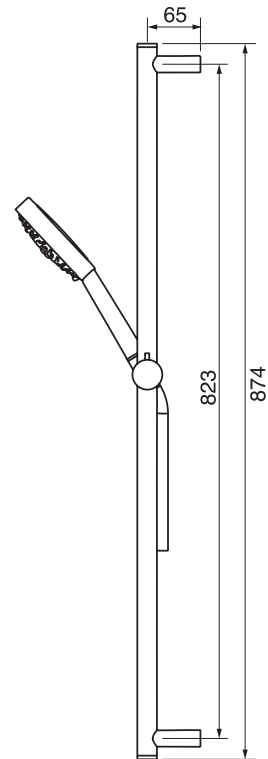

CaBano

Specs Sheet
Fiche technique

3 SIXTY #36SD30

Round Shower Design – 2 outlets
Système de douche design rond – 2 sorties

 .99 Chrome

#6018

18" shower arm with round flange

1/2" Male NPT inlet
Sliding flange

Finish: Chrome (#99)

#6024

10" round thin rain head

4 mm in thickness
Easy clean nozzles
High polished stainless steel
2.5 GPM (9.5 L/min.)

Finish: Chrome (#99)

#75149

Shower rail kit

Includes bar, hose and hand shower
3 position spray
Easy clean nozzles
2.5 GPM (9.5 L/min.)

Finish: Chrome (#99)

360 #6037

Round wall supply elbow

1/2" male NPT inlet
Sliding flange

Finish: Chrome (#99)