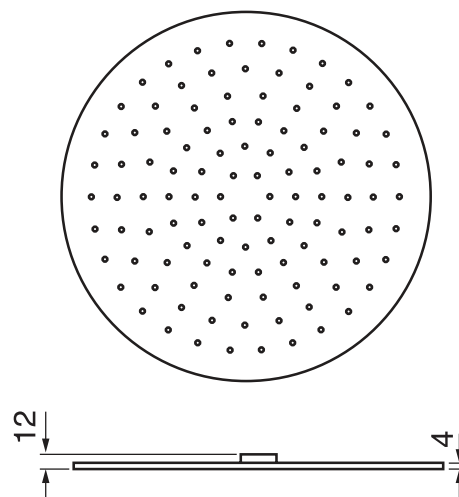

CaBano

Specs Sheet
Fiche technique

3 SIXTY #36SD30

Round Shower Design – 2 outlets
Système de douche design rond – 2 sorties

 .99 Chrome

#6018

18" shower arm with round flange

1/2" Male NPT inlet
Sliding flange

Finish: Chrome (#99)

#6024

10" round thin rain head

4 mm in thickness
Easy clean nozzles
High polished stainless steel
2.5 GPM (9.5 L/min.)

Finish: Chrome (#99)

#75149

Shower rail kit

Includes bar, hose and hand shower
3 position spray
Easy clean nozzles
2.5 GPM (9.5 L/min.)

Finish: Chrome (#99)

360 #6037

Round wall supply elbow

1/2" male NPT inlet
Sliding flange

Finish: Chrome (#99)