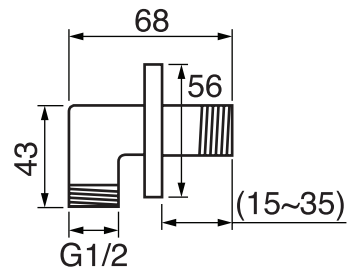

CaBano

Specs Sheet
Fiche technique

3 SIXTY #36SD30

Round Shower Design – 2 outlets
Système de douche design rond – 2 sorties

 .99 Chrome

#6018

18" shower arm with round flange

1/2" Male NPT inlet
Sliding flange

Finish: Chrome (#99)

#6024

10" round thin rain head

4 mm in thickness
Easy clean nozzles
High polished stainless steel
2.5 GPM (9.5 L/min.)

Finish: Chrome (#99)

#75149

Shower rail kit

Includes bar, hose and hand shower
3 position spray
Easy clean nozzles
2.5 GPM (9.5 L/min.)

Finish: Chrome (#99)

360 #6037

Round wall supply elbow

1/2" male NPT inlet
Sliding flange

Finish: Chrome (#99)