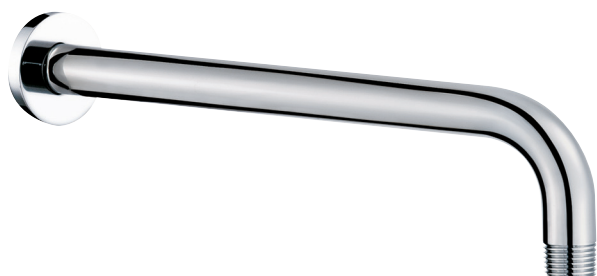

CaBano

Specs Sheet
Fiche technique

3 SIXTY #36SD30

Round Shower Design – 2 outlets
Système de douche design rond – 2 sorties

 .99 Chrome

#6018

18" shower arm with round flange

1/2" Male NPT inlet
Sliding flange

Finish: Chrome (#99)

#6024

10" round thin rain head

4 mm in thickness
Easy clean nozzles
High polished stainless steel
2.5 GPM (9.5 L/min.)

Finish: Chrome (#99)

#75149

Shower rail kit

Includes bar, hose and hand shower
3 position spray
Easy clean nozzles
2.5 GPM (9.5 L/min.)

Finish: Chrome (#99)

360 #6037

Round wall supply elbow

1/2" male NPT inlet
Sliding flange

Finish: Chrome (#99)