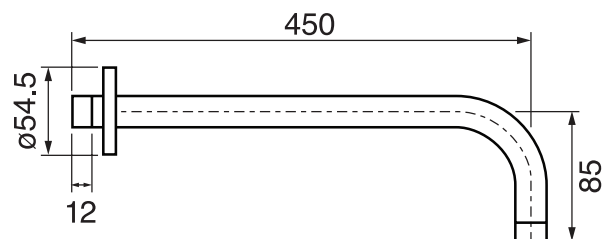

CaBano

Specs Sheet
Fiche technique

3 SIXTY #36SD30

Round Shower Design – 2 outlets
Système de douche design rond – 2 sorties

 .99 Chrome

#6018

18" shower arm with round flange

1/2" Male NPT inlet
Sliding flange

Finish: Chrome (#99)

#6024

10" round thin rain head

4 mm in thickness
Easy clean nozzles
High polished stainless steel
2.5 GPM (9.5 L/min.)

Finish: Chrome (#99)

#75149

Shower rail kit

Includes bar, hose and hand shower
3 position spray
Easy clean nozzles
2.5 GPM (9.5 L/min.)

Finish: Chrome (#99)

360 #6037

Round wall supply elbow

1/2" male NPT inlet
Sliding flange

Finish: Chrome (#99)