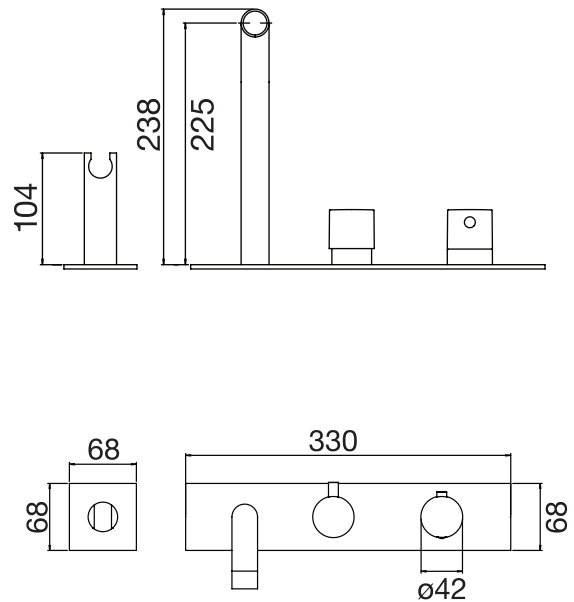

## 3 Sixty #36341T

3/4" thermostatic wall mount tub with spray

Square trim only – Order rough-in separately  
Minimal plate design  
Hand shower on separate hook  
8 GPM (30.3 L/min.)

Finishes: Chrome (#99)  
Matt black (#175)