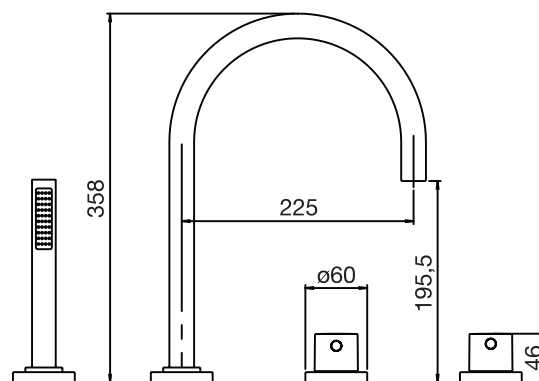

## 3 Sixty #36306

Thermostatic 4 piece deck mount tub with spray

8 GPM (30.3 L/min.)

Finish: Chrome (#99)