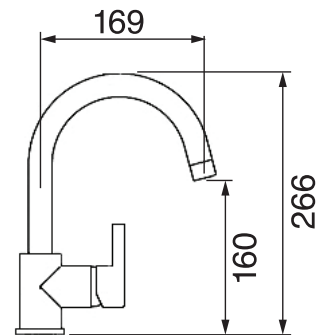

City #34601N

Kitchen/bar faucet

Swivel spout
1.75 GPM (6.6 L/min.)

Finishes: Chrome (#99)
PVD Brushed Nickel (#83)