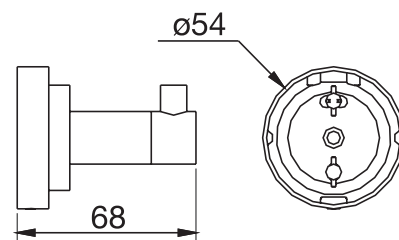

Concord #3402

Robe hook

Finish: Chrome (#99)