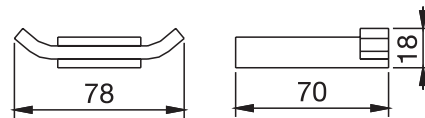

Element #3302

Robe hook

Finish: Chrome (#99)