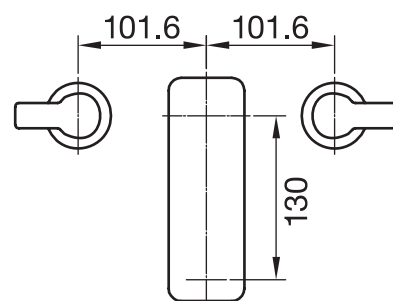

H3O #30108D

Widespread basin faucet

Lead free brass
Includes push drain
1 GPM (3.7 L/min.)

Finish: Chrome (#99)