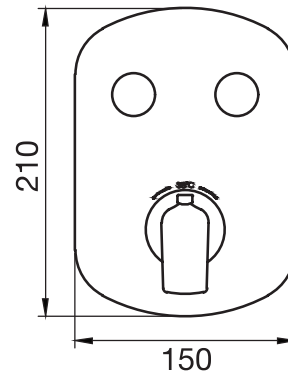

## GENERATION #28SD30C

Square Shower Design – 2 outlets  
Système de douche design carré – 2 sorties

 .99 Chrome

## Generation #28402

PushGo thermostatic valve and trim set – 2 controls

Thermostatic valve with PushGo technology – 2 controls  
Multiple outlets can be run simultaneously  
Includes rough-in  
Instant flow when on  
5 GPM (18.9 L/min.)

## Kuky #6063

Square with rounded corners rain head

15 mm in thickness  
Easy clean nozzles  
ABS chrome plated  
2.5 GPM (9.5 L/min.)

Finish: Chrome (#99)