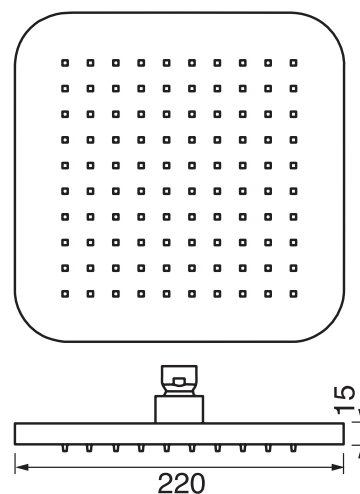

## #6006

6" ceiling arm with round flange

1/2" Male NPT inlet  
Sliding flange

Finish: Chrome (#99)

## Kuky #6063

Square with rounded corners rain head

15 mm in thickness  
Easy clean nozzles  
ABS chrome plated  
2.5 GPM (9.5 L/min.)

Finish: Chrome (#99)