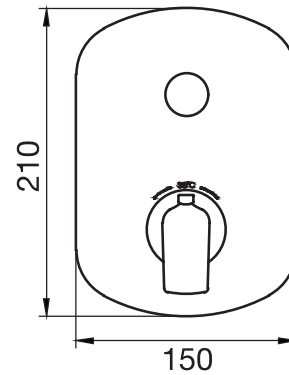

Generation #28401

PushGo thermostatic valve and trim set – 1 control

Thermostatic valve with PushGo technology – 1 control
Includes rough-in
Instant flow when on
5 GPM (18.9 L/min.)

Finish: Chrome (#99)