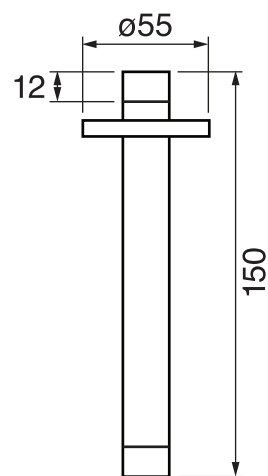

CaBano

Specs Sheet
Fiche technique

SMART #27SD31C

Round Shower Design – 3 outlets
Système de douche design rond – 3 sorties

 .99 Chrome

#6006

6" ceiling arm with round flange

1/2" Male NPT inlet
Sliding flange

Finish: Chrome (#99)

Kuky #6063

Square with rounded corners rain head

15 mm in thickness
Easy clean nozzles
ABS chrome plated
2.5 GPM (9.5 L/min.)

Finish: Chrome (#99)

#75118

Shower rail kit

Includes bar, hose and hand shower
2 position spray
Easy clean nozzles
2.5 GPM (9.5 L/min.)

Finish: Chrome (#99)

#6032

Round wall supply elbow

1/2" female inlet

Finish: Chrome (#99)

Spin #6148

Body spray

1.5 GPM (5.7 L/min.)