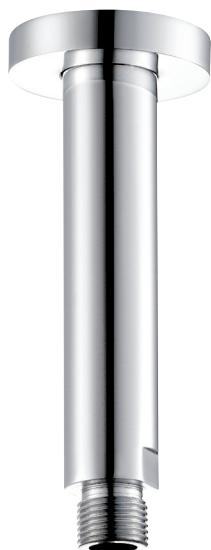

CaBano

Specs Sheet
Fiche technique

SMART #27SD31C

Round Shower Design – 3 outlets
Système de douche design rond – 3 sorties

 .99 Chrome

#6006

6" ceiling arm with round flange

1/2" Male NPT inlet
Sliding flange

Finish: Chrome (#99)

Kuky #6063

Square with rounded corners rain head

15 mm in thickness
Easy clean nozzles
ABS chrome plated
2.5 GPM (9.5 L/min.)

Finish: Chrome (#99)

#75118

Shower rail kit

Includes bar, hose and hand shower
2 position spray
Easy clean nozzles
2.5 GPM (9.5 L/min.)

Finish: Chrome (#99)

#6032

Round wall supply elbow

1/2" female inlet

Finish: Chrome (#99)

Spin #6148

Body spray

1.5 GPM (5.7 L/min.)

Finish: Chrome (#99)