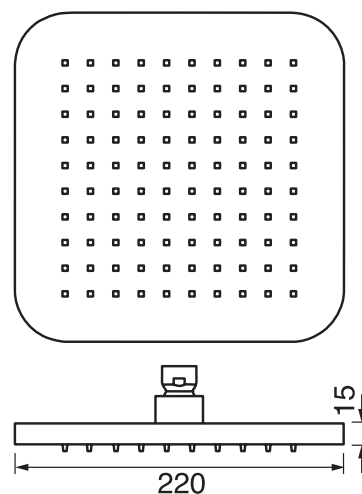

CaBano

Specs Sheet
Fiche technique

SMART #27SD31C

Round Shower Design – 3 outlets
Système de douche design rond – 3 sorties

 .99 Chrome

#6006

6" ceiling arm with round flange

1/2" Male NPT inlet
Sliding flange

Finish: Chrome (#99)

Kuky #6063

Square with rounded corners rain head

15 mm in thickness
Easy clean nozzles
ABS chrome plated
2.5 GPM (9.5 L/min.)

Finish: Chrome (#99)

#75118

Shower rail kit

Includes bar, hose and hand shower
2 position spray
Easy clean nozzles
2.5 GPM (9.5 L/min.)

Finish: Chrome (#99)

#6032

Round wall supply elbow

1/2" female inlet

Finish: Chrome (#99)

Spin #6148

Body spray

1.5 GPM (5.7 L/min.)