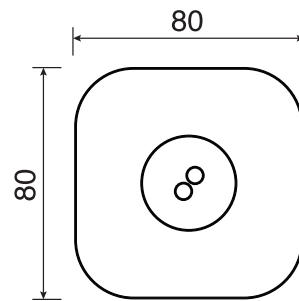

CaBano

Specs Sheet
Fiche technique

SMART #27SD31C

Round Shower Design – 3 outlets
Système de douche design rond – 3 sorties

 .99 Chrome

#6006

6" ceiling arm with round flange

1/2" Male NPT inlet
Sliding flange

Finish: Chrome (#99)

Kuky #6063

Square with rounded corners rain head

15 mm in thickness
Easy clean nozzles
ABS chrome plated
2.5 GPM (9.5 L/min.)

Finish: Chrome (#99)

#75118

Shower rail kit

Includes bar, hose and hand shower
2 position spray
Easy clean nozzles
2.5 GPM (9.5 L/min.)

Finish: Chrome (#99)

#6032

Round wall supply elbow

1/2" female inlet

Finish: Chrome (#99)

Spin #6148

Body spray

1.5 GPM (5.7 L/min.)