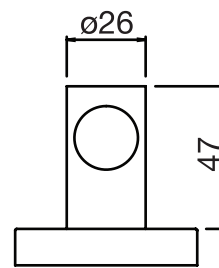

CaBano

Specs Sheet
Fiche technique

SMART #27SD31C

Round Shower Design – 3 outlets
Système de douche design rond – 3 sorties

 .99 Chrome

#6006

6" ceiling arm with round flange

1/2" Male NPT inlet
Sliding flange

Finish: Chrome (#99)

Kuky #6063

Square with rounded corners rain head

15 mm in thickness
Easy clean nozzles
ABS chrome plated
2.5 GPM (9.5 L/min.)

Finish: Chrome (#99)

#75118

Shower rail kit

Includes bar, hose and hand shower
2 position spray
Easy clean nozzles
2.5 GPM (9.5 L/min.)

Finish: Chrome (#99)

#6032

Round wall supply elbow

1/2" female inlet

Finish: Chrome (#99)

Spin #6148

Body spray

1.5 GPM (5.7 L/min.)