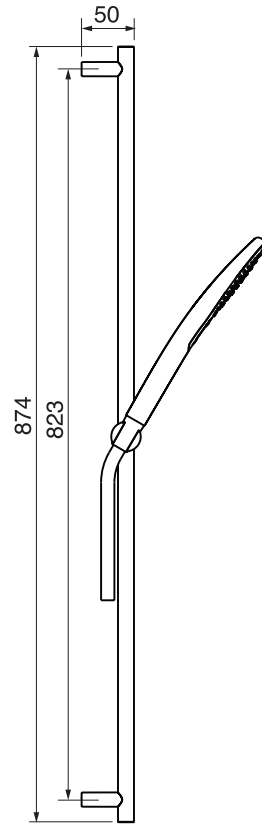

CaBano

Specs Sheet
Fiche technique

SMART #27SD31C

Round Shower Design – 3 outlets
Système de douche design rond – 3 sorties

 .99 Chrome

#6006

6" ceiling arm with round flange

1/2" Male NPT inlet
Sliding flange

Finish: Chrome (#99)

Kuky #6063

Square with rounded corners rain head

15 mm in thickness
Easy clean nozzles
ABS chrome plated
2.5 GPM (9.5 L/min.)

Finish: Chrome (#99)

#75118

Shower rail kit

Includes bar, hose and hand shower
2 position spray
Easy clean nozzles
2.5 GPM (9.5 L/min.)

Finish: Chrome (#99)

#6032

Round wall supply elbow

1/2" female inlet

Finish: Chrome (#99)

Spin #6148

Body spray

1.5 GPM (5.7 L/min.)