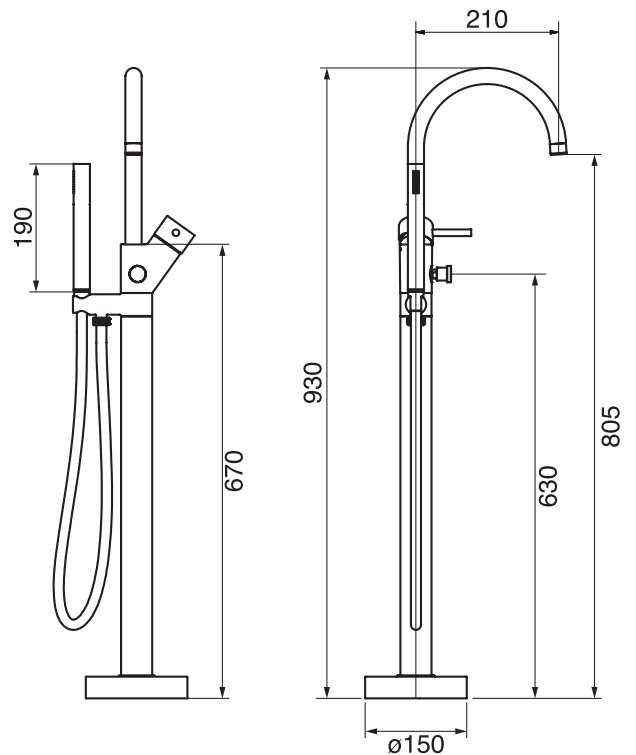

## Tech 2.0 #20311

Floor mount tub filler with hand shower

Includes rough-in  
5 GPM (18.9 L/min.)

Finish: Chrome (#99)