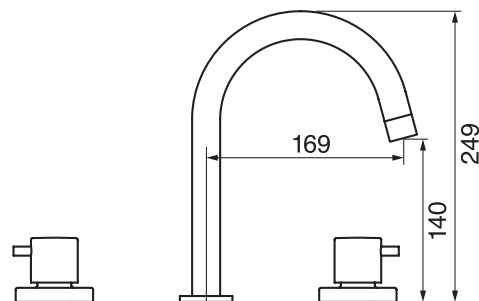

Tech 2.0 #20108D

Widespread basin faucet

Includes push drain
1.5 GPM (5.7 L/min.)

Finish: Chrome (#99)