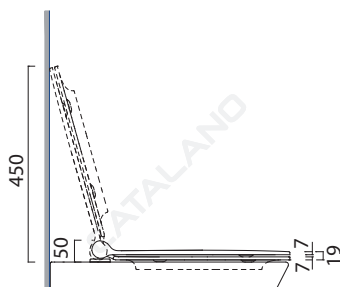

COPRIVASO SOFT-CLOSE PLUS

CATALANO
THE ESSENCE OF CERAMICS

Sedile soft-close plus in resina inalterabile.
Soft-close Seat-cover Plus made of unalterable resin.
WC-Sitz SoftClose plus aus beständigem Harz.

- cod. 5SCSTPBM
  Bianco Satinato
- cod. 5SCSTPGS
  Grigio Satinato
- cod. 5SCSTPAS
  Azzurro Satinato
- cod. 5SCSTPVS
  Verde Satinato
- cod. 5SCSTPNE
  Nero lucido

Tutti i diritti sulla presente scheda appartengono a Ceramica Catalano S.p.A. in via esclusiva. È vietata la copia, la pubblicazione, la distribuzione o la riproduzione (anche parziale), se non autorizzata per iscritto.
All rights in the present form belong exclusively to Ceramica Catalano S.p.A. It is strictly forbidden to copy, publish, distribute or reproduce it (including any partial reproduction), without prior written permission.