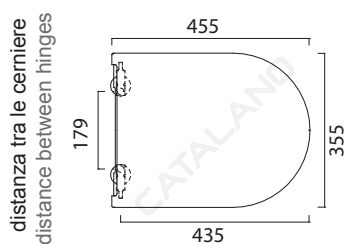

COPRIVASO SOFT-CLOSE PLUS

CATALANO
THE ESSENCE OF CERAMICS

Sedile soft-close plus in resina inalterabile.
Soft-close Seat-cover Plus made of unalterable resin.
WC-Sitz SoftClose plus aus beständigem Harz.

- cod. 5SCSTPBM
  Bianco Satinato
- cod. 5SCSTPGS
  Grigio Satinato
- cod. 5SCSTPAS
  Azzurro Satinato
- cod. 5SCSTPVS
  Verde Satinato
- cod. 5SCSTPNE
  Nero lucido

Tutti i diritti sulla presente scheda appartengono a Ceramica Catalano S.p.A. in via esclusiva. È vietata la copia, la pubblicazione, la distribuzione o la riproduzione (anche parziale), se non autorizzata per iscritto.
All rights in the present form belong exclusively to Ceramica Catalano S.p.A. It is strictly forbidden to copy, publish, distribute or reproduce it (including any partial reproduction), without prior written permission.