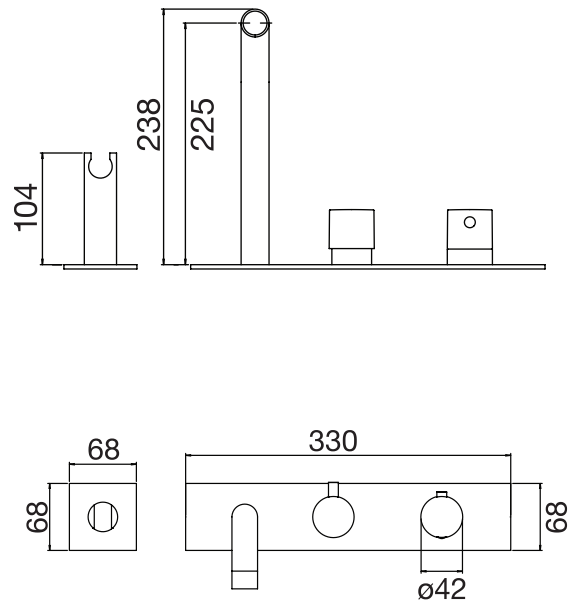

Program 1 #89341T

3/4" thermostatic wall mount tub with spray

Square trim ONLY – Order rough-in separately
Minimal plate design
Hand shower on separate hook
8 GPM (30.3 L/min.)

Finish: Chrome (#99)