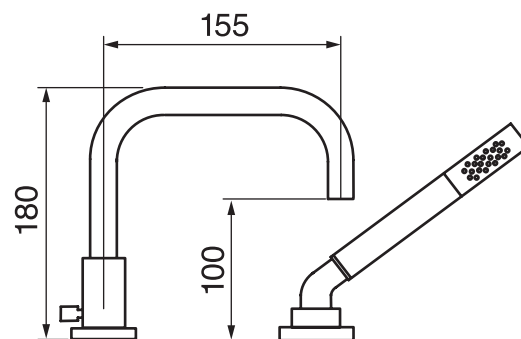

## Program 1 #85307

4 piece deck mount tub filler with hand shower

8 GPM (30.3 L/min.)

Finish: Chrome (#99)