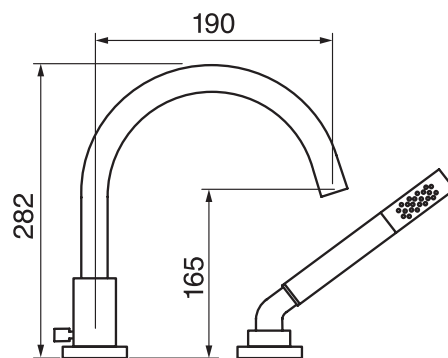

Program 1 #85303

3 piece deck mount tub filler with hand shower

5 GPM (18.9 L/min.)

Finish: Chrome (#99)