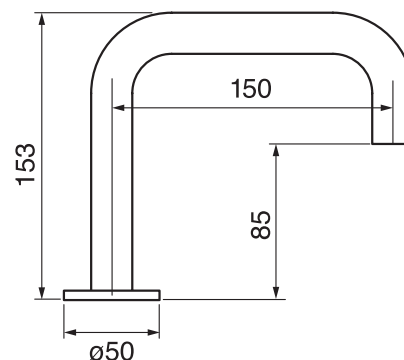

## Program 1 #83109D

Widespread basin faucet

Includes push drain  
1.5 GPM (5.7 L/min.)

Finishes: Chrome (#99)  
Montreal Black (#375)  
Brushed Gold (#515)