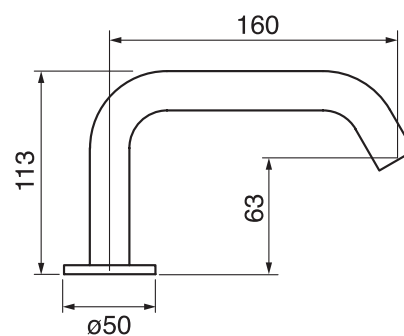

Program 1 #83107D

Widespread basin faucet

Includes push drain
1.5 GPM (5.7 L/min.)

Finishes: Chrome (#99)
Montreal Black (#375)
Brushed Gold (#515)