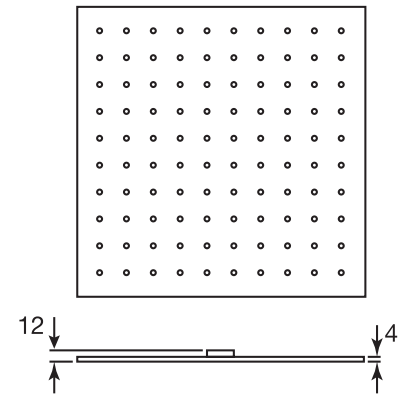

CaBano

Specs Sheet
Fiche technique

VOLERO #66SD40C

Square Shower Design – 2 outlets
Système de douche design carré – 2 sorties

 .99 Chrome

#6007

6" ceiling arm with square flange

1/2" Male NPT inlet
Sliding flange

Finish: Chrome (#99)

#6079

10" square thin rain head

4 mm in thickness
Easy clean nozzles
High polished stainless steel
2.5 GPM (9.5 L/min.)

Finish: Chrome (#99)

#75118

Shower rail kit

Includes bar, hose and hand shower
2 position spray
Easy clean nozzles
2.5 GPM (9.5 L/min.)

Finish: Chrome (#99)

360 #6038

Square wall supply elbow

1/2" male NPT inlet
Sliding flange

Finish: Chrome (#99)