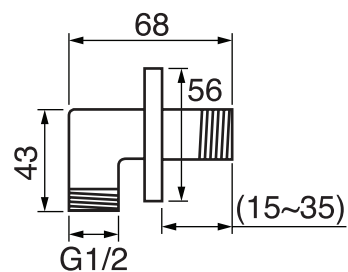

CaBano

Specs Sheet
Fiche technique

VOLERO #66SD40C

Square Shower Design – 2 outlets
Système de douche design carré – 2 sorties

 .99 Chrome

#6007

6" ceiling arm with square flange

1/2" Male NPT inlet
Sliding flange

Finish: Chrome (#99)

#6079

10" square thin rain head

4 mm in thickness
Easy clean nozzles
High polished stainless steel
2.5 GPM (9.5 L/min.)

Finish: Chrome (#99)

#75118

Shower rail kit

Includes bar, hose and hand shower
2 position spray
Easy clean nozzles
2.5 GPM (9.5 L/min.)

Finish: Chrome (#99)

360 #6038

Square wall supply elbow

1/2" male NPT inlet
Sliding flange

Finish: Chrome (#99)