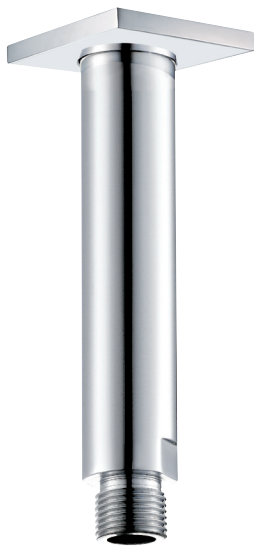

CaBano

Specs Sheet
Fiche technique

VOLERO #66SD40C

Square Shower Design – 2 outlets
Système de douche design carré – 2 sorties

 .99 Chrome

#6007

6" ceiling arm with square flange

1/2" Male NPT inlet
Sliding flange

Finish: Chrome (#99)

#6079

10" square thin rain head

4 mm in thickness
Easy clean nozzles
High polished stainless steel
2.5 GPM (9.5 L/min.)

Finish: Chrome (#99)

#75118

Shower rail kit

Includes bar, hose and hand shower
2 position spray
Easy clean nozzles
2.5 GPM (9.5 L/min.)

Finish: Chrome (#99)

360 #6038

Square wall supply elbow

1/2" male NPT inlet
Sliding flange

Finish: Chrome (#99)