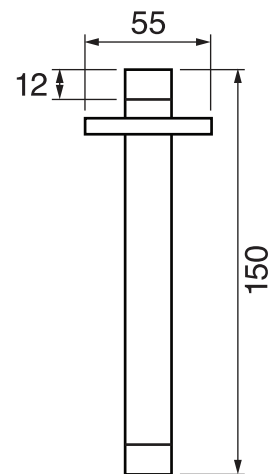

CaBano

Specs Sheet
Fiche technique

VOLERO #66SD40C

Square Shower Design – 2 outlets
Système de douche design carré – 2 sorties

 .99 Chrome

#6007

6" ceiling arm with square flange

1/2" Male NPT inlet
Sliding flange

Finish: Chrome (#99)

#6079

10" square thin rain head

4 mm in thickness
Easy clean nozzles
High polished stainless steel
2.5 GPM (9.5 L/min.)

Finish: Chrome (#99)

#75118

Shower rail kit

Includes bar, hose and hand shower
2 position spray
Easy clean nozzles
2.5 GPM (9.5 L/min.)

Finish: Chrome (#99)

360 #6038

Square wall supply elbow

1/2" male NPT inlet
Sliding flange

Finish: Chrome (#99)