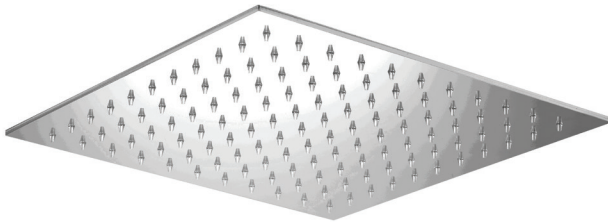

CaBano

Specs Sheet
Fiche technique

VOLERO #66SD40C

Square Shower Design – 2 outlets
Système de douche design carré – 2 sorties

 .99 Chrome

#6007

6" ceiling arm with square flange

1/2" Male NPT inlet
Sliding flange

Finish: Chrome (#99)

#6079

10" square thin rain head

4 mm in thickness
Easy clean nozzles
High polished stainless steel
2.5 GPM (9.5 L/min.)

Finish: Chrome (#99)

#75118

Shower rail kit

Includes bar, hose and hand shower
2 position spray
Easy clean nozzles
2.5 GPM (9.5 L/min.)

Finish: Chrome (#99)

360 #6038

Square wall supply elbow

1/2" male NPT inlet
Sliding flange

Finish: Chrome (#99)