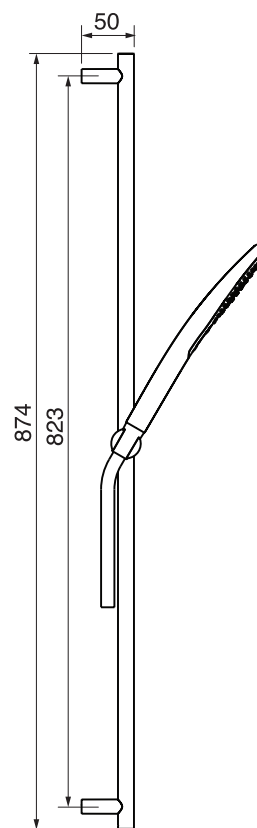

CaBano

Specs Sheet
Fiche technique

VOLERO #66SD40C

Square Shower Design – 2 outlets
Système de douche design carré – 2 sorties

 .99 Chrome

#6007

6" ceiling arm with square flange

1/2" Male NPT inlet
Sliding flange

Finish: Chrome (#99)

#6079

10" square thin rain head

4 mm in thickness
Easy clean nozzles
High polished stainless steel
2.5 GPM (9.5 L/min.)

Finish: Chrome (#99)

#75118

Shower rail kit

Includes bar, hose and hand shower
2 position spray
Easy clean nozzles
2.5 GPM (9.5 L/min.)

Finish: Chrome (#99)

360 #6038

Square wall supply elbow

1/2" male NPT inlet
Sliding flange

Finish: Chrome (#99)