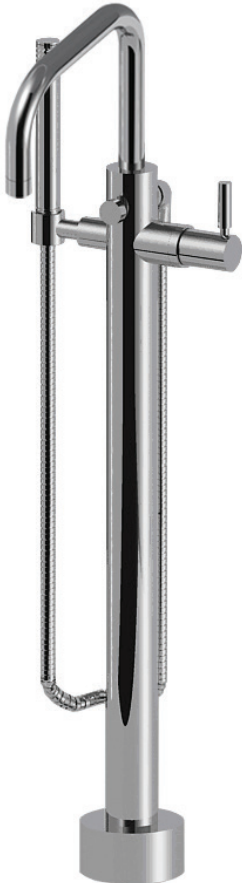

## Volero #66313

Floor mount tub filler with hand shower

Includes rough-in  
5 GPM (18.9 L/min.)

Finish: Chrome (#99)