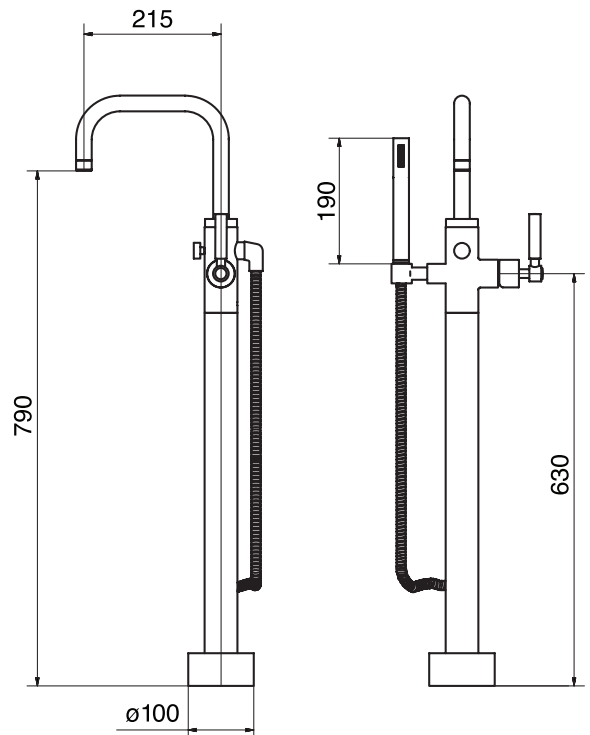

## Volero #66313

Floor mount tub filler with hand shower

Includes rough-in  
5 GPM (18.9 L/min.)

Finish: Chrome (#99)