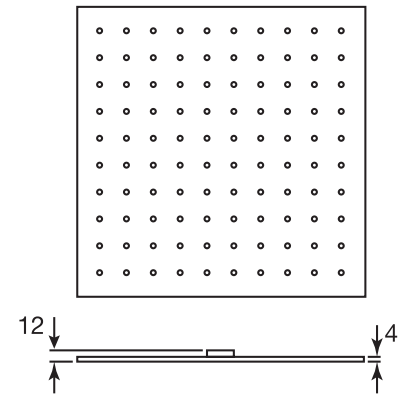

CaBano

Specs Sheet
Fiche technique

EDGE #64SD30C

Square Shower Design – 2 outlets
Système de douche design carré – 2 sorties

 .99 Chrome

#6007

6" ceiling arm with square flange

1/2" Male NPT inlet
Sliding flange

Finish: Chrome (#99)

#6079

10" square thin rain head

4 mm in thickness
Easy clean nozzles
High polished stainless steel
2.5 GPM (9.5 L/min.)

Finish: Chrome (#99)

Quadra #75111

Shower rail kit

Includes bar, hose and hand shower
3 position spray with massage
Easy clean nozzles
2.5 GPM (9.5 L/min.)

Finish: Chrome (#99)

Edge #6031

Wall supply elbow

1/2" male NPT inlet
Easy slide installation

Finish: Chrome (#99)