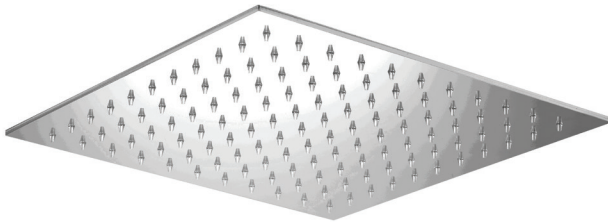

CaBano

Specs Sheet
Fiche technique

EDGE #64SD30C

Square Shower Design – 2 outlets
Système de douche design carré – 2 sorties

 .99 Chrome

#6007

6" ceiling arm with square flange

1/2" Male NPT inlet
Sliding flange

Finish: Chrome (#99)

#6079

10" square thin rain head

4 mm in thickness
Easy clean nozzles
High polished stainless steel
2.5 GPM (9.5 L/min.)

Finish: Chrome (#99)

Quadra #75111

Shower rail kit

Includes bar, hose and hand shower
3 position spray with massage
Easy clean nozzles
2.5 GPM (9.5 L/min.)

Finish: Chrome (#99)

Edge #6031

Wall supply elbow

1/2" male NPT inlet
Easy slide installation

Finish: Chrome (#99)