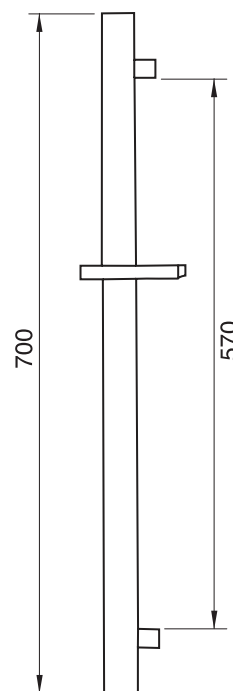

CaBano

Specs Sheet
Fiche technique

EDGE #64SD30C

Square Shower Design – 2 outlets
Système de douche design carré – 2 sorties

 .99 Chrome

#6007

6" ceiling arm with square flange

1/2" Male NPT inlet
Sliding flange

Finish: Chrome (#99)

#6079

10" square thin rain head

4 mm in thickness
Easy clean nozzles
High polished stainless steel
2.5 GPM (9.5 L/min.)

Finish: Chrome (#99)

Quadra #75111

Shower rail kit

Includes bar, hose and hand shower
3 position spray with massage
Easy clean nozzles
2.5 GPM (9.5 L/min.)

Finish: Chrome (#99)

Edge #6031

Wall supply elbow

1/2" male NPT inlet
Easy slide installation

Finish: Chrome (#99)