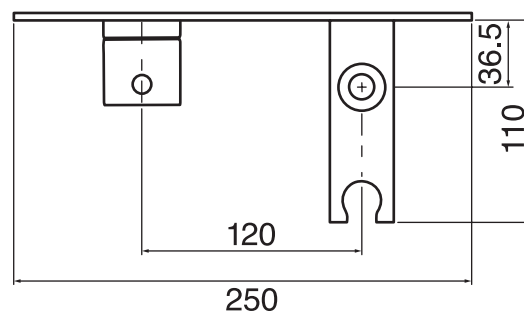

Century #63050

Intimacy shower

Thermostatic temp control
Safety shut off – turn hand sprayer hook for on-off
On-off trigger on sprayer
Includes rough-in
Extension available

Finish: Chrome (#99)