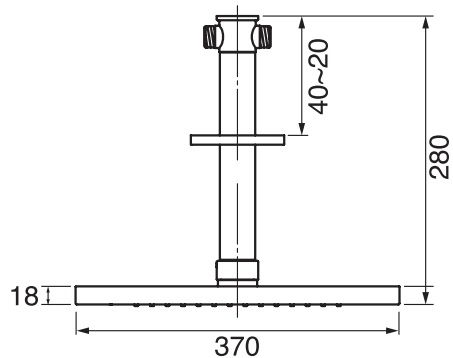

## H30 #6067

Wall mount rain head

Ceiling arm included  
2 function rain shower with rain stream  
Easy clean nozzles  
2 GPM (7.5 L/min.)

Finish: Chrome (#99)