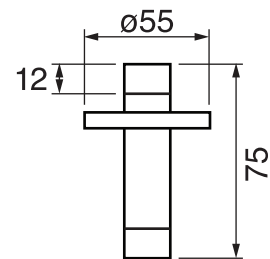

#6002

3" ceiling arm with round flange

1/2" Male NPT inlet
Sliding flange

Finish: Chrome (#99)