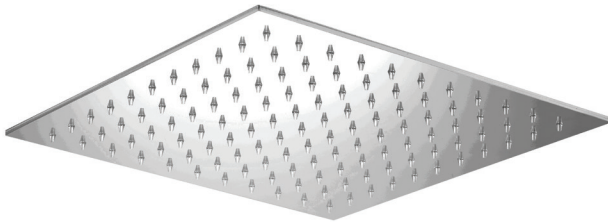

## VOLEX #47SD41C

Square Shower Design – 3 outlets  
Système de douche design carré – 3 sorties

 .99 Chrome

## #6007

6" ceiling arm with square flange

1/2" Male NPT inlet  
Sliding flange

Finish: Chrome (#99)

## #6079

10" square thin rain head

4 mm in thickness  
Easy clean nozzles  
High polished stainless steel  
2.5 GPM (9.5 L/min.)

Finish: Chrome (#99)

## 360 #6038

Square wall supply elbow

1/2" male NPT inlet  
Sliding flange

Finish: Chrome (#99)