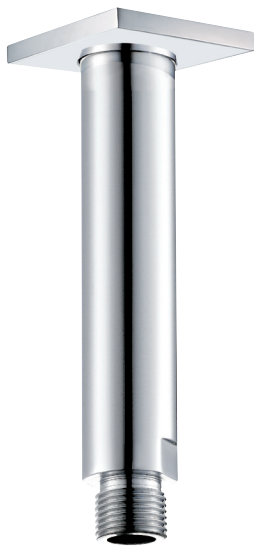

## VOLEX #47SD41C

Square Shower Design – 3 outlets  
Système de douche design carré – 3 sorties

 .99 Chrome

## #6007

6" ceiling arm with square flange

1/2" Male NPT inlet  
Sliding flange

Finish: Chrome (#99)

## #6079

10" square thin rain head

4 mm in thickness  
Easy clean nozzles  
High polished stainless steel  
2.5 GPM (9.5 L/min.)

Finish: Chrome (#99)

## #75118

Shower rail kit

Includes bar, hose and hand shower  
2 position spray  
Easy clean nozzles  
2.5 GPM (9.5 L/min.)

Finish: Chrome (#99)