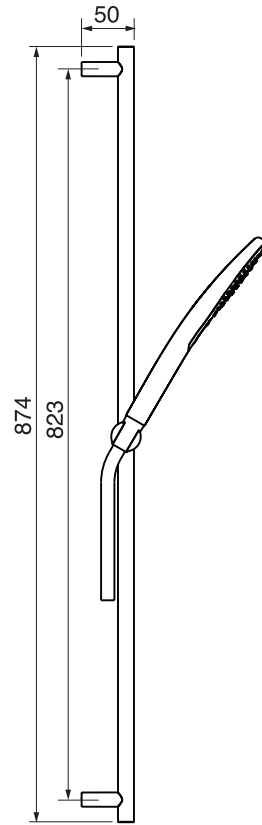

## #6007

6" ceiling arm with square flange

1/2" Male NPT inlet  
Sliding flange

Finish: Chrome (#99)

## #6079

10" square thin rain head

4 mm in thickness  
Easy clean nozzles  
High polished stainless steel  
2.5 GPM (9.5 L/min.)

Finish: Chrome (#99)

## #75118

Shower rail kit

Includes bar, hose and hand shower  
2 position spray  
Easy clean nozzles  
2.5 GPM (9.5 L/min.)

Finish: Chrome (#99)

## 360 #6038

Square wall supply elbow

1/2" male NPT inlet  
Sliding flange

Finish: Chrome (#99)