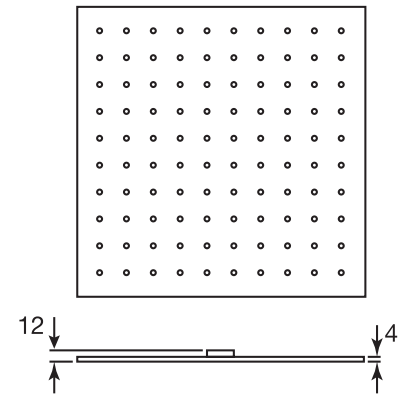

## #6079

10" square thin rain head

4 mm in thickness  
Easy clean nozzles  
High polished stainless steel  
2.5 GPM (9.5 L/min.)

Finish: Chrome (#99)