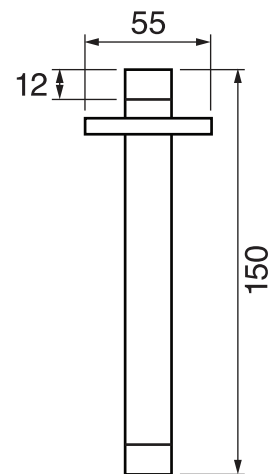

## VOLEX #47SD41C

Square Shower Design – 3 outlets  
Système de douche design carré – 3 sorties

 .99 Chrome

## #6007

6" ceiling arm with square flange

1/2" Male NPT inlet  
Sliding flange

Finish: Chrome (#99)

## #6079

10" square thin rain head

4 mm in thickness  
Easy clean nozzles  
High polished stainless steel  
2.5 GPM (9.5 L/min.)

Finish: Chrome (#99)

## #75118

Shower rail kit

Includes bar, hose and hand shower  
2 position spray  
Easy clean nozzles  
2.5 GPM (9.5 L/min.)

Finish: Chrome (#99)