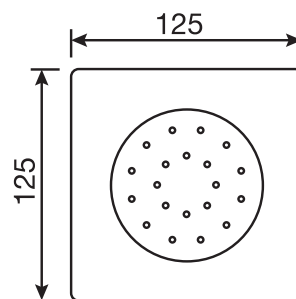

Emotion #6047

Square flush mount body spray

Directional head
Easy clean nozzles
1.5 GPM (5.7 L/min.)

Finish: Chrome (#99)