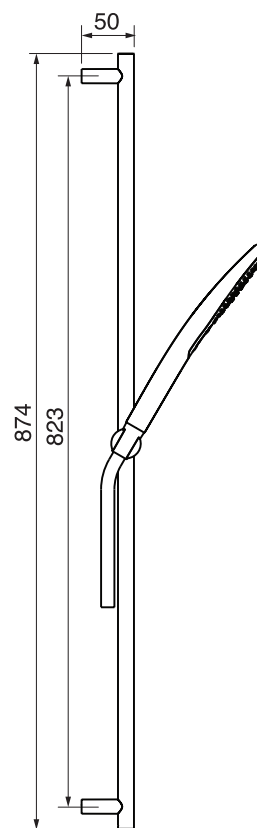

## VOLEX #47SD32C

Round Shower Design – 2 outlets  
Système de douche design rond – 2 sorties

 .99 Chrome

## #6006

6" ceiling arm with round flange

1/2" Male NPT inlet  
Sliding flange

Finish: Chrome (#99)

## #6024

10" round thin rain head

4 mm in thickness  
Easy clean nozzles  
High polished stainless steel  
2.5 GPM (9.5 L/min.)

Finish: Chrome (#99)

## #75118

Shower rail kit

Includes bar, hose and hand shower  
2 position spray  
Easy clean nozzles  
2.5 GPM (9.5 L/min.)

Finish: Chrome (#99)