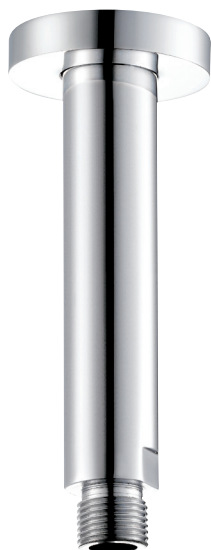

## VOLEX #47SD32C

Round Shower Design – 2 outlets  
Système de douche design rond – 2 sorties

 .99 Chrome

## #6006

6" ceiling arm with round flange

1/2" Male NPT inlet  
Sliding flange

Finish: Chrome (#99)

## #6024

10" round thin rain head

4 mm in thickness  
Easy clean nozzles  
High polished stainless steel  
2.5 GPM (9.5 L/min.)

Finish: Chrome (#99)

## #6032

Round wall supply elbow

1/2" female inlet

Finish: Chrome (#99)